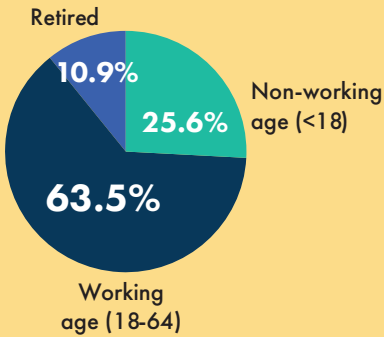

LEAGUE CITY BY THE NUMBERS

AGE

Median Age: 36.3

POPULATION: 110,467

Largest City in Galveston County, encompassing approximately 31.7 percent of the total population in the county.

HOUSEHOLDS

Number of households: 39,843
 Average household size: 2.79
 Average household income: \$123,732

EDUCATION

Bachelor's degree or higher: 45.7%
 High school graduate or higher: 95.8%

WORKFORCE

3% unemployment rate

Occupations